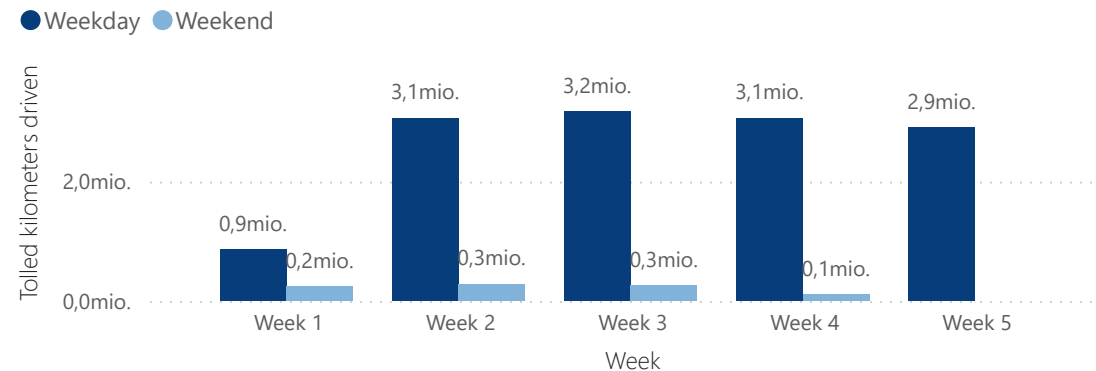

Created KmToll tickets by vehicle nationality

Created KmToll tickets per week

Tolled kilometers driven with KmToll tickets by vehicle nationality

Tolled kilometers driven with KmToll tickets per week

Tolled kilometers driven with KmToll tickets per CO2 emission class