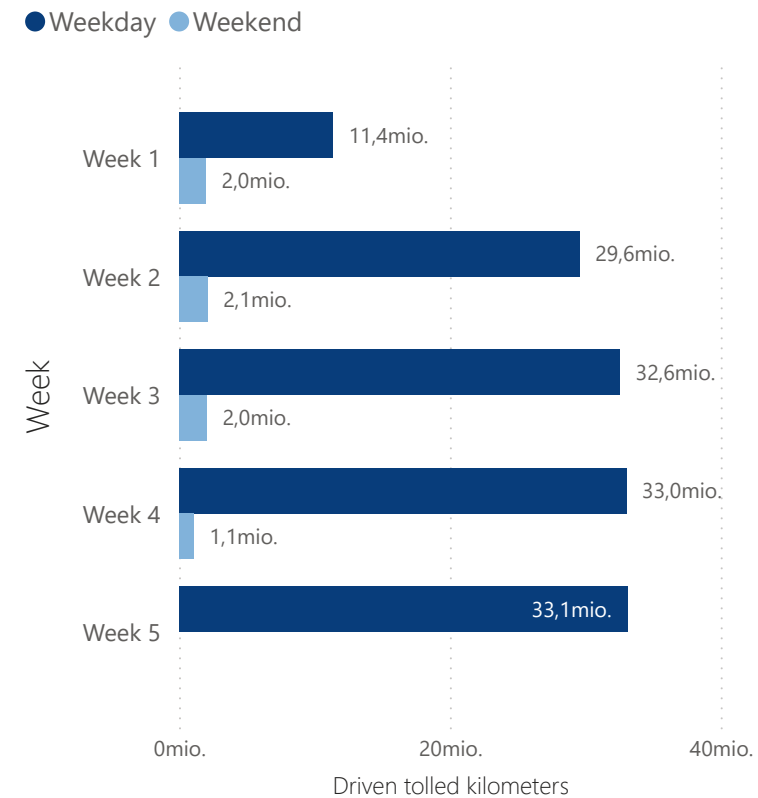

KmToll Statistics -  
Vehicle Equipment

KmToll Statistics - Tickets

Active trucks per vehicle nationality

Active trucks per vehicle equipment type

Tolled kilometers driven per week

Tolled kilometers driven per vehicle nationality